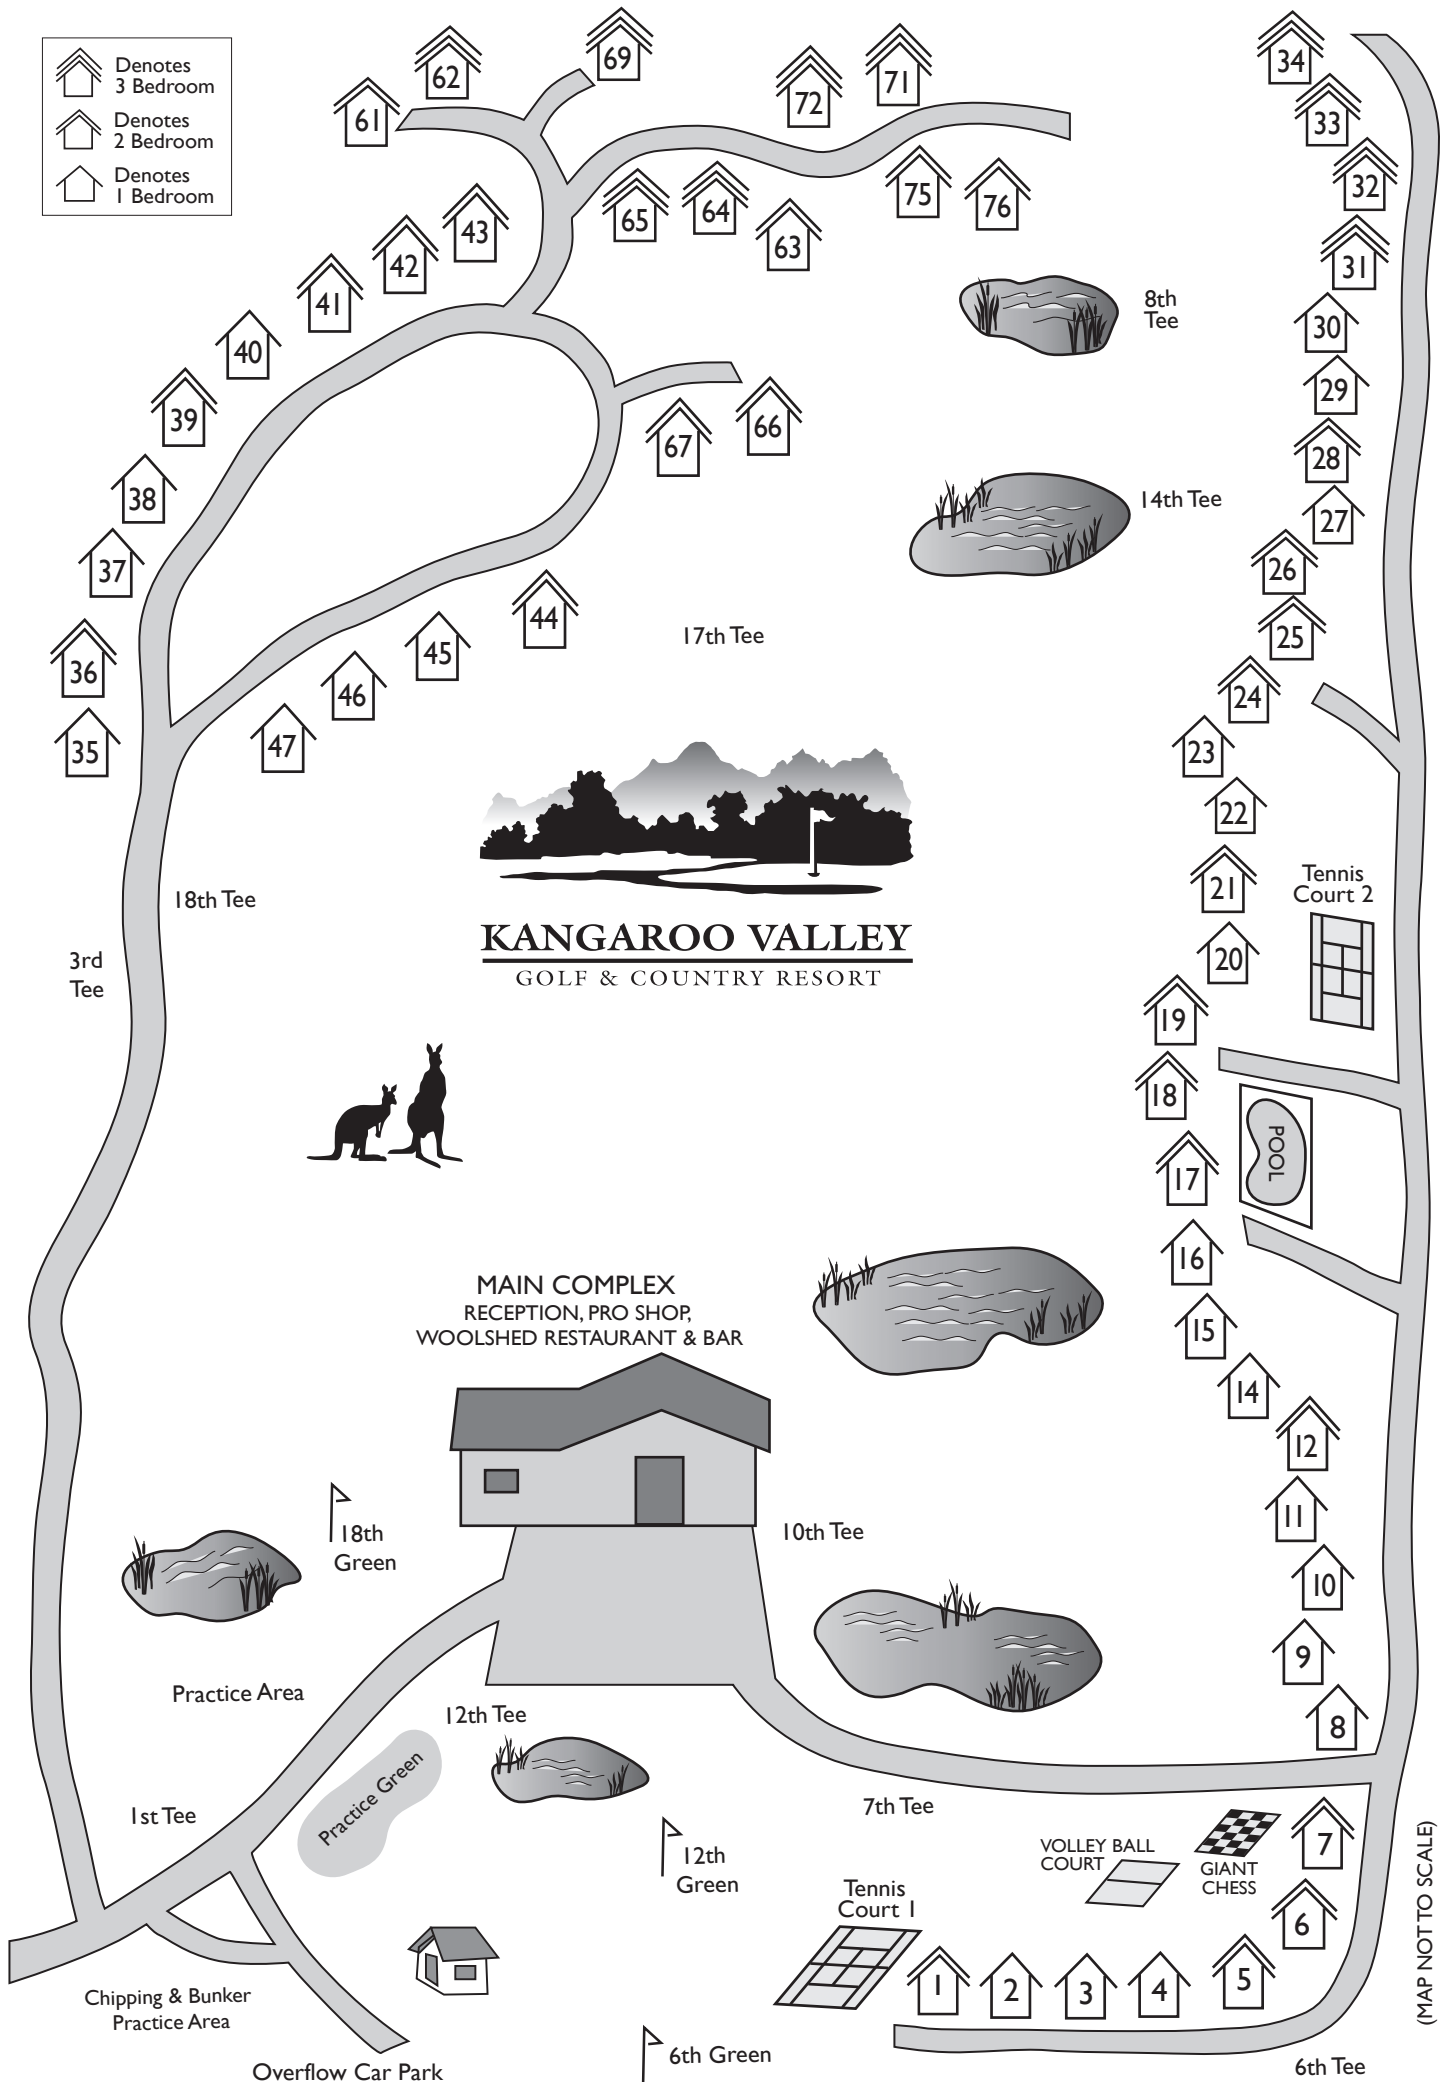

-  Denotes 3 Bedroom
-  Denotes 2 Bedroom
-  Denotes 1 Bedroom

KANGAROO VALLEY
GOLF & COUNTRY RESORT

MAIN COMPLEX
RECEPTION, PRO SHOP,
WOOLSHED RESTAURANT & BAR

(MAP NOT TO SCALE)